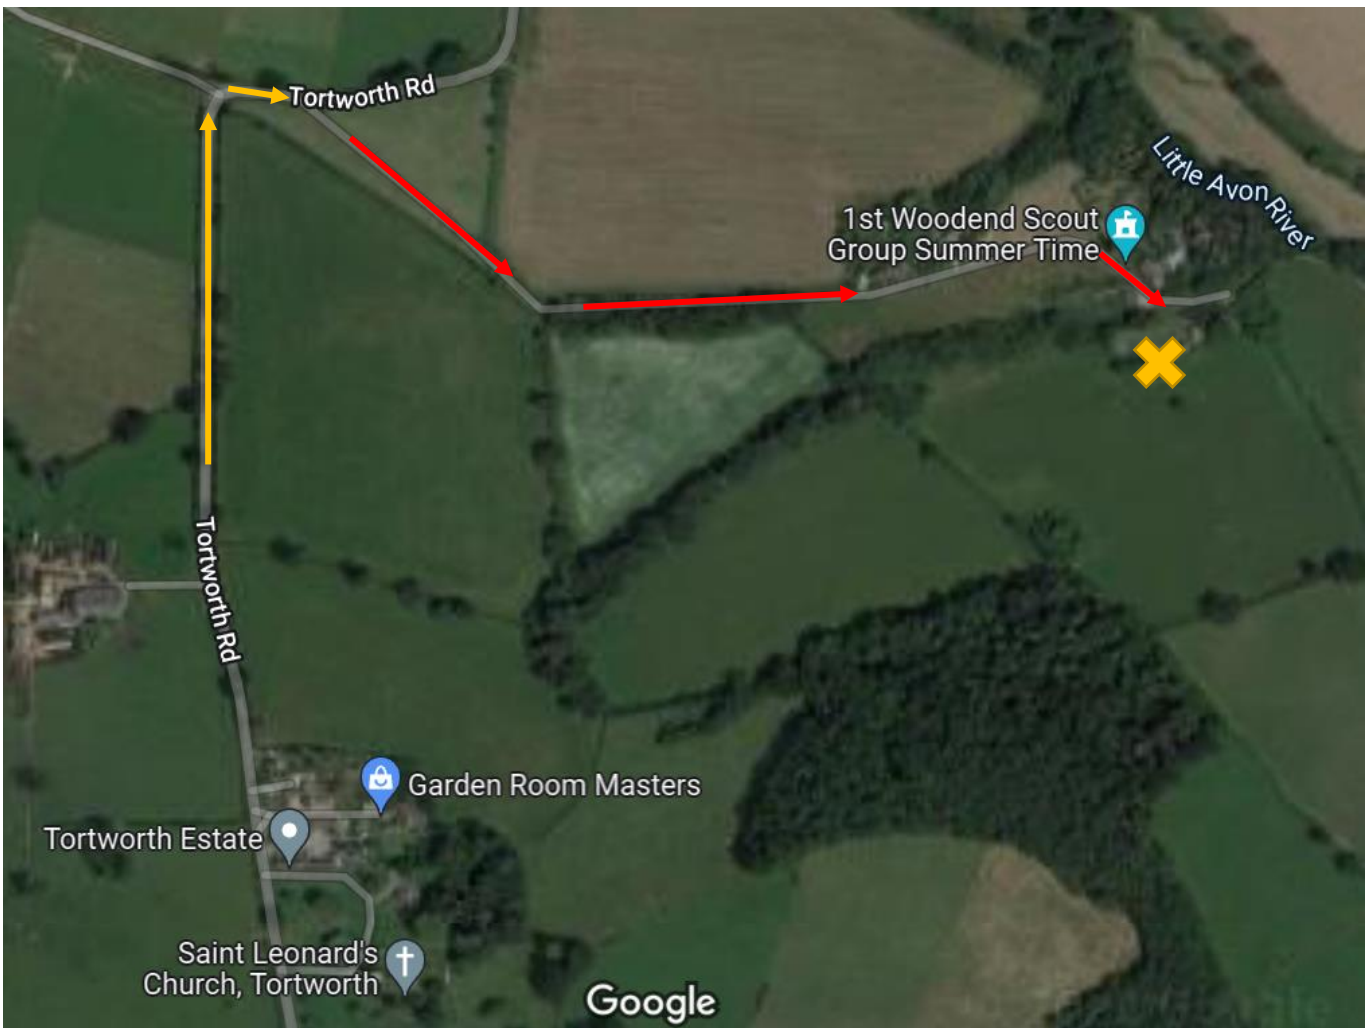

1st Woodend Summer HQ, Avening Green, Tortworth GL12 8HD

Leave the B4509 heading towards Tortworth and Damery

The section with red arrows is a one-track lane take care. Just before the yellow cross (HQ) there is a short but steep bank, the road at this stage is in a bad condition so again take care. The HQ is in the field above the car park.